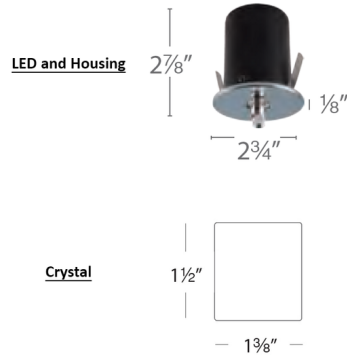

CLICK TO VIEW PRODUCT

Notes: