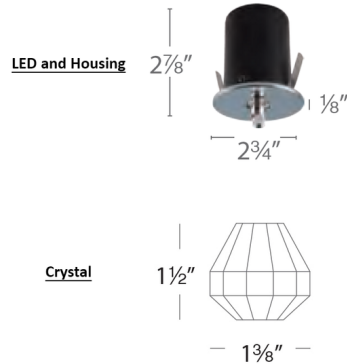

CLICK TO VIEW PRODUCT

Notes: