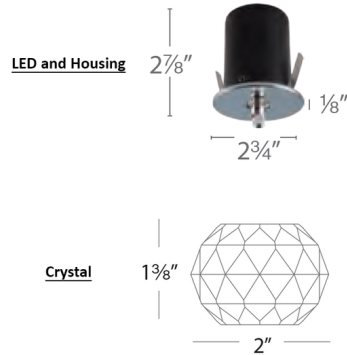

CLICK TO VIEW PRODUCT

Notes: