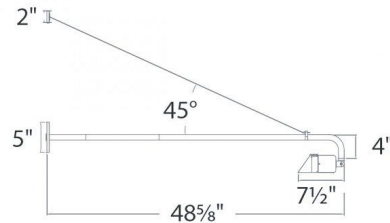

CLICK TO VIEW PRODUCT

Notes: