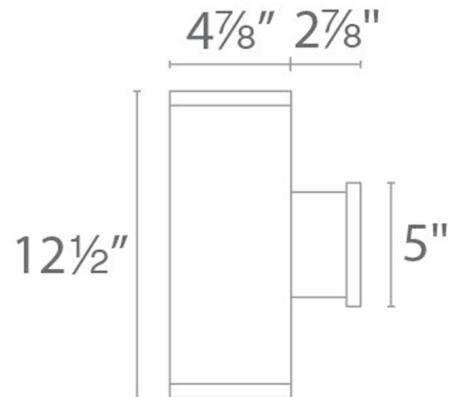

Shown in black / clear

CLICK TO VIEW PRODUCT

Notes: