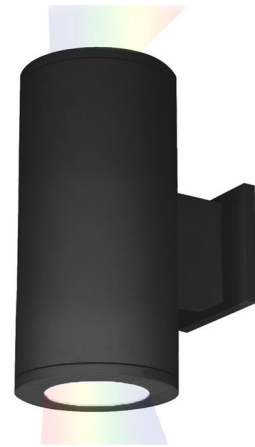

Lightology

lightology.com
866-954-4489
05-18-26

Project: _____

Company: _____

Location: _____ Fixture Type: _____

SPEC #: **WAC557853**

Approved On: _____ Approved By: _____

Tube 5 inch Architectural Up and Down Color Changing Wall Light By WAC Lighting

Description

Tube Architectural 5 Inch Color Changing Up and Down Wall Light features the latest LED, Bluetooth, and DMX technology for precise color selection in an appealing cylindrical profile. Full color gamut control through gradients of saturated colors from 1-100%. Tunable White technology allows white color temperature to be adjusted from 1650K to 8000K. Driver concealed within fixture. DMX512-A control (by others) or Bluetooth control via ilumenight iOS App. 120-277V. Dimming 100-1 percent in CCT and color via DMX control. Notes: Straight up and down available in all options Up and down away from wall available in 30 degree beam only Up and down towards wall available in 30 degree beam only

Specifications

COLOR Clear
BODY FINISH Black
WATTAGE 62W
DIMMER N/A
DIMENSIONS 4.88"W x 12.5"H x 7.76"D
INTEGRATED LED MODULE 2 x LED/31W/120-277V LED

Technical Information

LAMP LIFE 50000 hours
BEAM ANGLE 30°
COLOR RENDERING 90 CRI
LAMP COLOR RGB+White