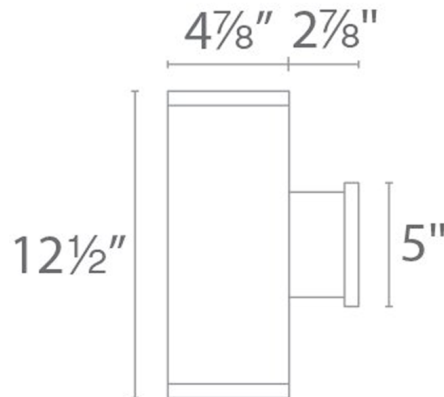

### Specifications

COLOR . . . . . Clear  
BODY FINISH . . . . . Bronze  
WATTAGE . . . . . 62W  
DIMMER . . . . . N/A  
DIMENSIONS . . . . . 4.88"W x 12.5"H x 7.76"D  
INTEGRATED LED MODULE . . . . . 2 x LED/31W/120-277V LED

### Technical Information

LAMP LIFE . . . . . 50000 hours  
BEAM ANGLE . . . . . 30°  
COLOR RENDERING . . . . . 90 CRI  
LAMP COLOR . . . . . RGB+White

Shown in bronze / clear

CLICK TO VIEW PRODUCT

Notes: