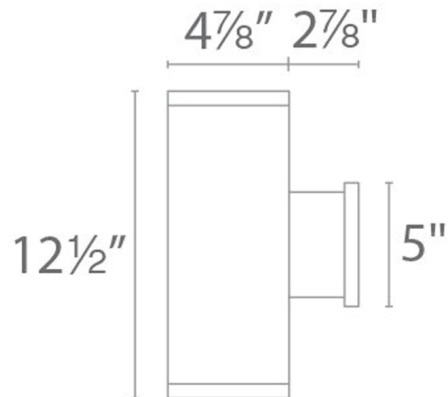

Shown in black / clear

CLICK TO VIEW PRODUCT

Notes: