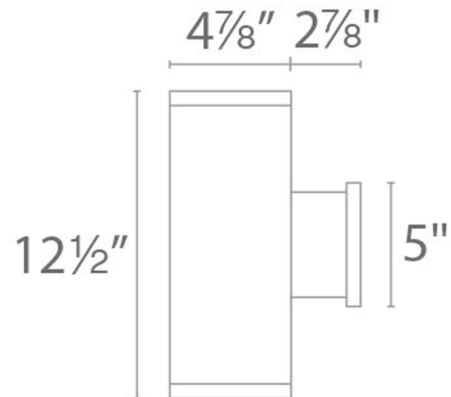

Shown in black / clear

CLICK TO VIEW PRODUCT

Notes: