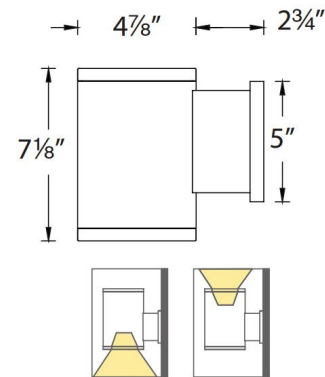

CLICK TO VIEW PRODUCT

Notes: