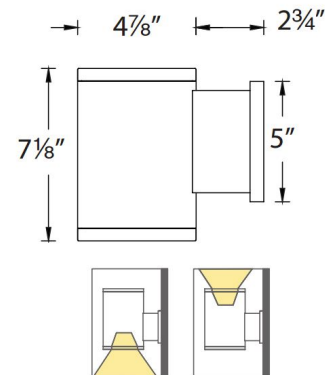

CLICK TO VIEW PRODUCT

Notes: