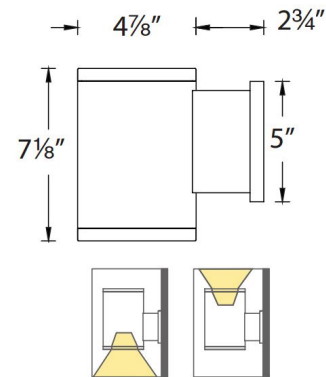

CLICK TO VIEW PRODUCT

Notes: