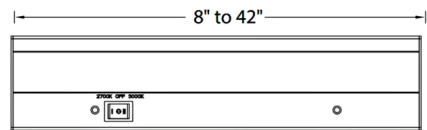

Lightology

lightology.com
866-954-4489
05-25-26

Project: _____
Company: _____
Location: _____ Fixture Type: _____
SPEC #: **WAC557904**
Approved On: _____ Approved By: _____

Duo AC-DC Color-Select Undercabinet Light By WAC Lighting

Description

Duo ACLED 1 Inch Profile Color-Select Light Bar is ideal for counters and cabinets. Thermally efficient, these fixtures are crafted for illuminating heat-sensitive perishables and color sensitive apparel, artwork, and collectibles. Available in lengths of 8, 12, 18, 24, 30, 36, or 42 inches. Features ACLED driverless technology - does not require driver or transformer. Backlighting with parabolic reflector allows a high uniformity of light. Minimal space between diffusers for a visually seamless line of illuminate. Integrated 120 volt 90CRI LED light source. Toggle switch allows you to choose between 2700K or 3000K, switch freely between the two. Free of projected heat, UV and IR radiation. Note: Each light bar includes one I connector. Optional accessories sold separately.

Specifications

COLOR	White
BODY FINISH	Bronze
WATTAGE	10W
DIMMER	Low Voltage Electronic
DIMENSIONS	18"L x 2.75"W x 1"H
INTEGRATED LED MODULE	1 x LED/10W/120V LED
COUNTRY OF ORIGIN	China

Technical Information

LAMP LIFE	54000 hours
BEAM SPREAD	Flood
COLOR RENDERING	90 CRI
LAMP COLOR	CCT Select
LUMENS/WATT	54.50
LUMINOUS FLUX	545 lumens

Shown in bronze / white

CLICK TO VIEW PRODUCT

Notes: