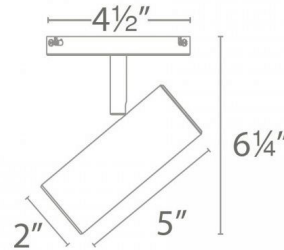

CLICK TO VIEW PRODUCT

Notes: