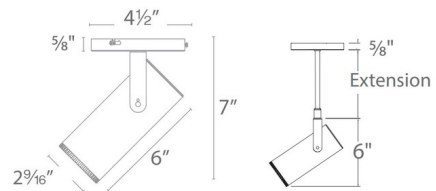

CLICK TO VIEW PRODUCT

Notes: