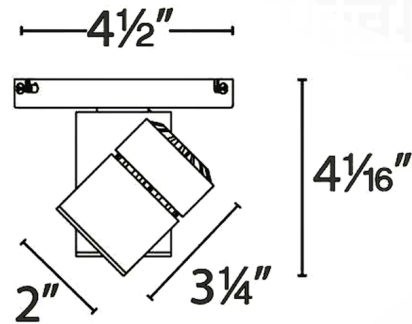

Shown in brushed nickel / clear

Specifications

COLOR	Clear
BODY FINISH	Brushed Nickel
WATTAGE	13W
DIMMER	Low Voltage Electronic
DIMENSIONS	4.5"W x 4.1"H
INTEGRATED LED MODULE	1 x LED/13W/120-277V LED

Technical Information

PRODUCT DIMENSIONS	Canopy: 4.5" diameter
LAMP LIFE	100000 hours
BEAM ANGLE	37°
BEAM SPREAD	Flood
COLOR RENDERING	85 CRI
LAMP COLOR	2700K
LUMENS/WATT	79.62
LUMINOUS FLUX	1035 lumens

CLICK TO VIEW PRODUCT