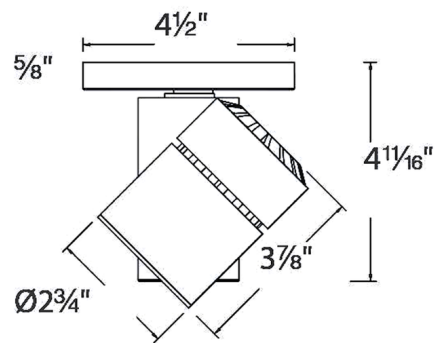

CLICK TO VIEW PRODUCT

Notes: