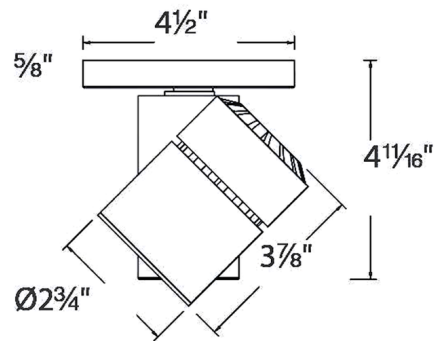

CLICK TO VIEW PRODUCT

Notes: