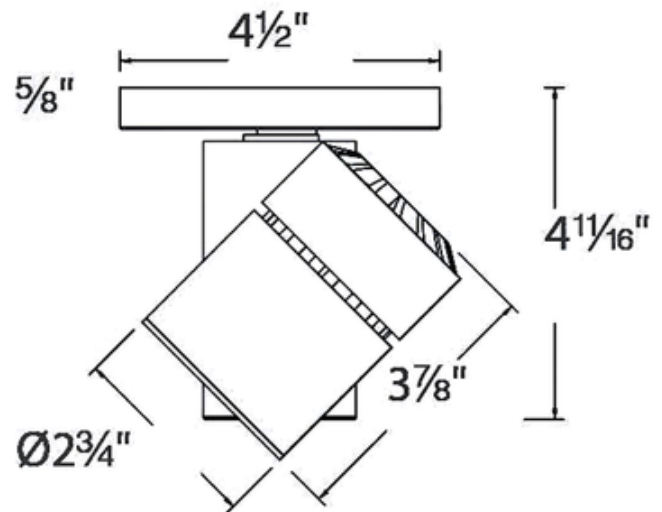

COMPANY	PROJECT	FIXTURE TYPE	APPROVED BY	DATE