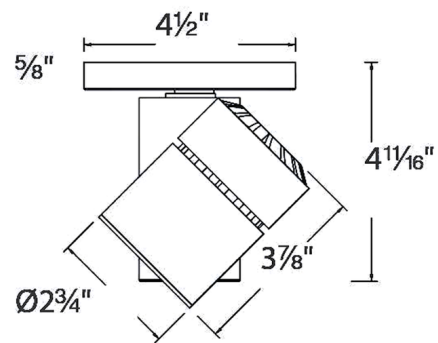

CLICK TO VIEW PRODUCT

Notes: