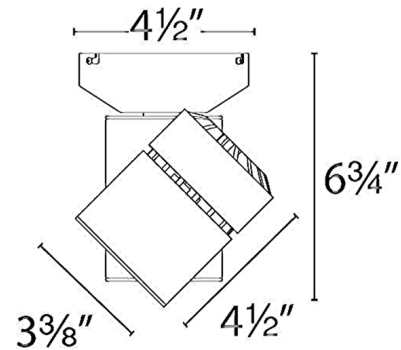

CLICK TO VIEW PRODUCT

Notes: