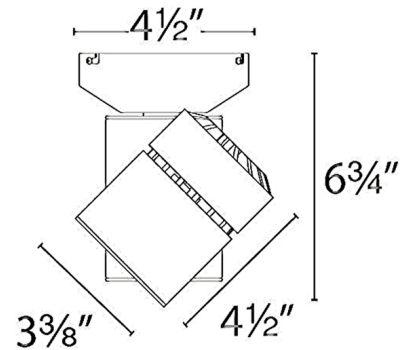

### Description

The 1035 Exterminator II 120-277V Monopoint offers superior light output in a small, unobtrusive design. Developed for upscale residential and commercial environments. 365 degree horizontal rotation and 180 degree vertical aiming. Ceiling and wall mountable in all orientations. Features die-cast aluminum construction with removable front cap for easy change of lenses or accessories. Accommodates one lens accessory and one glare control accessory. Driver concealed within the fixture. Note: 90 CRI available in 2700K and 3000K color temperature only. Dimmable at 120V with TRIAC or ELV dimmers, and at 120-277V with 0-10V dimmers.

### Specifications

COLOR	Clear
BODY FINISH	Brushed Nickel
WATTAGE	36W
DIMMER	Low Voltage Electronic
DIMENSIONS	4.5"W x 6.75"H
INTEGRATED LED MODULE	1 x LED/36W/120-277V LED

### Technical Information

LAMP LIFE	100000 hours
BEAM ANGLE	51°
BEAM SPREAD	Flood
COLOR RENDERING	85 CRI
LAMP COLOR	2700K
LUMENS/WATT	80.14
LUMINOUS FLUX	2885 lumens

Shown in brushed nickel / clear

CLICK TO VIEW PRODUCT