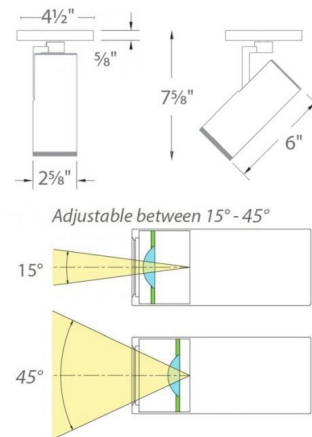

### Description

4023 Adjustable Beam Paloma Monopoint is a museum-quality LED luminaire with high performance optics. Made of die-cast aluminum with a Black or White finish. 360 degree horizontal rotation and 90 degree vertical aiming. Continuously adjustable beam angle from 15 to 45 degrees. Choice of 2700K, 3000K, 3500K, or 4000K color temperature and 85 or 90 CRI. Dimmable to 5% with low-voltage electronic dimmers. UL listed. Title 24 Compliant. Note: 90CRI option is only available in 2700K and 3000K.

### Specifications

COLOR	Clear
BODY FINISH	Black
WATTAGE	23W
DIMMER	Dimmable
DIMENSIONS	4.5"L x 2.63"W x 7.63"H
INTEGRATED LED MODULE	1 x LED/23W/120V LED

### Technical Information

LAMP LIFE	50000 hours
BEAM SPREAD	Adjustable
COLOR RENDERING	85 CRI
LAMP COLOR	2700K
LUMENS/WATT	58.26
LUMINOUS FLUX	1340 lumens

Shown in black / clear

CLICK TO VIEW PRODUCT

Notes: