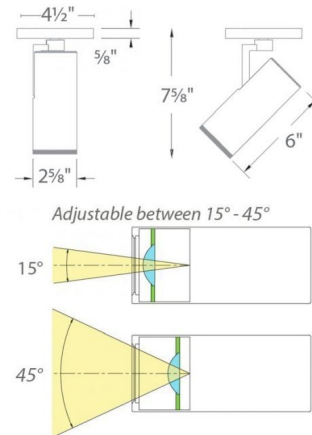

Shown in black / clear

CLICK TO VIEW PRODUCT

Notes: