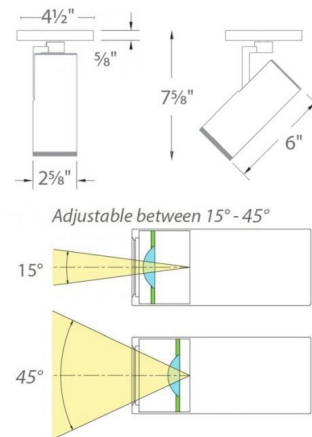

Shown in black / clear

CLICK TO VIEW PRODUCT

Notes: