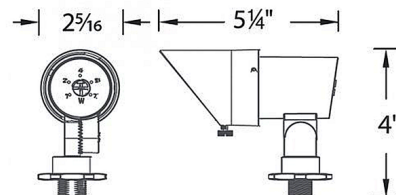

CLICK TO VIEW PRODUCT

Notes: