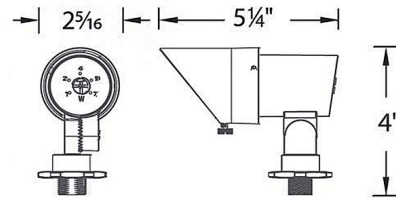

CLICK TO VIEW PRODUCT

Notes: