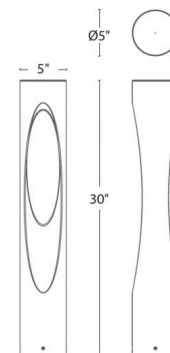

CLICK TO VIEW PRODUCT

Notes: