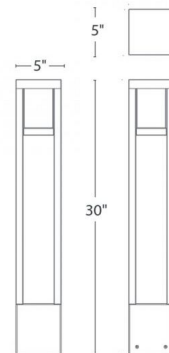

CLICK TO VIEW PRODUCT

Notes: