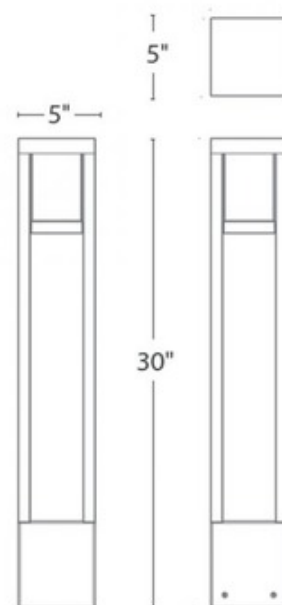

COMPANY	PROJECT	FIXTURE TYPE	APPROVED BY	DATE