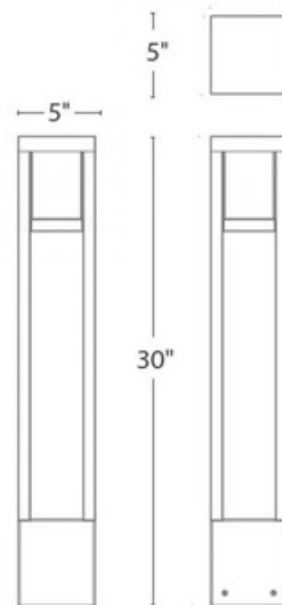

COMPANY	PROJECT	FIXTURE TYPE	APPROVED BY	DATE