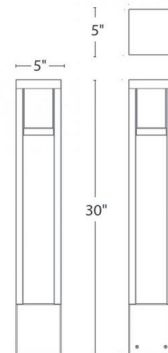

CLICK TO VIEW PRODUCT

Notes: