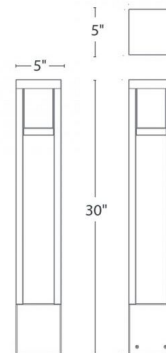

CLICK TO VIEW PRODUCT

Notes: