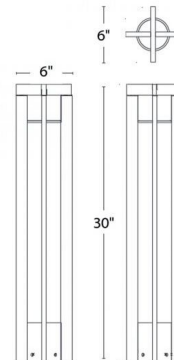

CLICK TO VIEW PRODUCT

Notes: