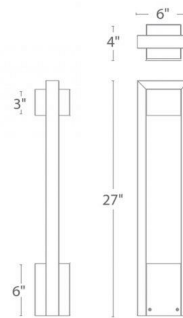

CLICK TO VIEW PRODUCT

Notes: