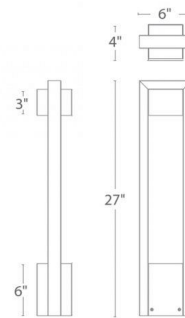

CLICK TO VIEW PRODUCT

Notes: