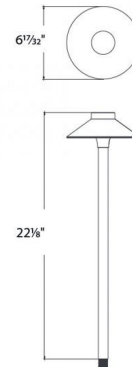

### Description

The Tiki 12V Path Light features a sturdy side mount design which works well in applications where directional illumination is desired. Translucent lens provides uniform light distribution. Note: Required low voltage magnetic transformer and optional accessories sold separately. Includes ST9 mounting stake, 6 foot lead wire, and direct burial gel wire nuts.

### Specifications

COLOR	Clear
BODY FINISH	Black
WATTAGE	6.5W
DIMMER	Low Voltage Magnetic
DIMENSIONS	6.56"W x 22.13"H
INTEGRATED LED MODULE	1 x LED/6.5W/12V LED
COUNTRY OF ORIGIN	China

### Technical Information

LAMP LIFE	60000 hours
BEAM SPREAD	Flood
COLOR RENDERING	90 CRI
LAMP COLOR	2700K
LUMENS/WATT	34.62
LUMINOUS FLUX	225 lumens

Shown in black / clear

CLICK TO VIEW PRODUCT

Notes: