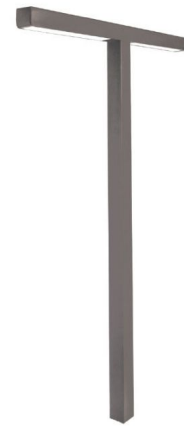

## Balance 12V Double Path Light By WAC Lighting

### Description

The Balance 12V Double Path Light features a sleek linear design which blends seamlessly into pathways while providing soft, even illumination. Available in aluminum with a Bronze or Black finish. Integrated 10 watt 12 volt LED light source. Choice of 2700K Warm White or 3000K Pure White color temperature. Magnetic transformer required, but not included. 12 inch width x 23.5 inch height x 1 inch depth. UL listed. IP66 rated.

### Specifications

COLOR	N/A
BODY FINISH	Bronze
WATTAGE	10W
DIMMER	Low Voltage Magnetic
DIMENSIONS	12"W x 23.5"H x 1"D
INTEGRATED LED MODULE	2 x LED/5W/12V LED
COUNTRY OF ORIGIN	China

### Technical Information

LAMP LIFE	60000 hours
BEAM SPREAD	Flood
COLOR RENDERING	90 CRI
LAMP COLOR	2700K
LUMENS/WATT	75.00
LUMINOUS FLUX	375 lumens

Shown in bronze

CLICK TO VIEW PRODUCT

Notes: