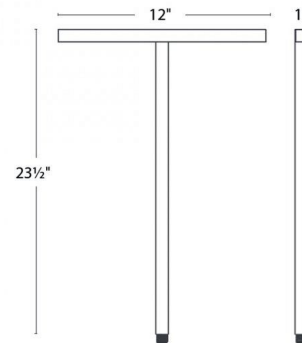

### Description

The Balance 12V Double Path Light features a sleek linear design which blends seamlessly into pathways while providing soft, even illumination. Available in aluminum with a Bronze or Black finish. Integrated 10 watt 12 volt LED light source. Choice of 2700K Warm White or 3000K Pure White color temperature. Magnetic transformer required, but not included. 12 inch width x 23.5 inch height x 1 inch depth. UL listed. IP66 rated.

### Specifications

COLOR	N/A
BODY FINISH	Bronze
WATTAGE	10W
DIMMER	Low Voltage Magnetic
DIMENSIONS	12"W x 23.5"H x 1"D
INTEGRATED LED MODULE	2 x LED/5W/12V LED
COUNTRY OF ORIGIN	China

### Technical Information

LAMP LIFE	60000 hours
BEAM SPREAD	Flood
COLOR RENDERING	90 CRI
LAMP COLOR	2700K
LUMENS/WATT	75.00
LUMINOUS FLUX	375 lumens

Shown in bronze

CLICK TO VIEW PRODUCT

Notes: