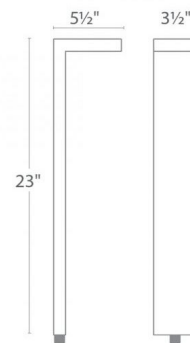

Specifications

COLOR Clear
BODY FINISH Bronze
WATTAGE 3W
DIMMER Low Voltage Magnetic
DIMENSIONS 3.5"W x 23"H x 5.5"D
INTEGRATED LED MODULE 1 x LED/3W/12V LED
COUNTRY OF ORIGIN China

Technical Information

LAMP LIFE 60000 hours
BEAM SPREAD Flood
COLOR RENDERING 90 CRI
LAMP COLOR 2700K
LUMENS/WATT 35.00
LUMINOUS FLUX 105 lumens

Shown in bronze / clear

CLICK TO VIEW PRODUCT

Notes: