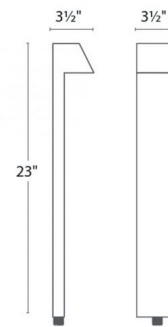

### Description

The Quad 12V Path Light features a sleek linear design which blends seamlessly into pathways while providing soft, even illumination. Die cast corrosion resistant aluminum with an IP66 rating to protect against powerful water jets. Mounting stake, 6 foot lead wire, and direct burial gel filled wire nuts are included. Note: Required low voltage magnetic transformer and optional accessories sold separately.

### Specifications

COLOR	Clear
BODY FINISH	Bronze
WATTAGE	3W
DIMMER	N/A
DIMENSIONS	3.5"W x 23"H
INTEGRATED LED MODULE	1 x LED/3W/12V LED
COUNTRY OF ORIGIN	China

### Technical Information

LAMP LIFE	60000 hours
BEAM SPREAD	Flood
COLOR RENDERING	90 CRI
LAMP COLOR	2700K
LUMENS/WATT	33.33
LUMINOUS FLUX	100 lumens

Shown in bronze / clear

CLICK TO VIEW PRODUCT

Notes: