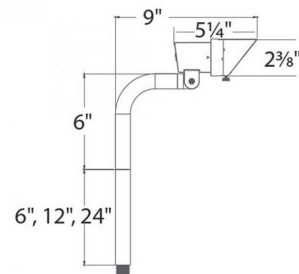

CLICK TO VIEW PRODUCT

Notes: