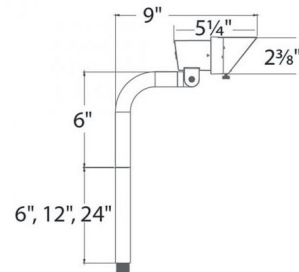

CLICK TO VIEW PRODUCT

Notes: