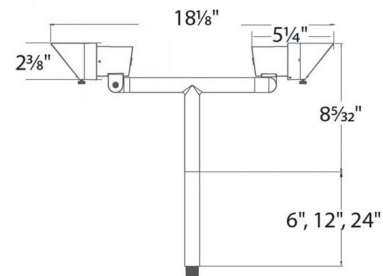

CLICK TO VIEW PRODUCT

Notes: