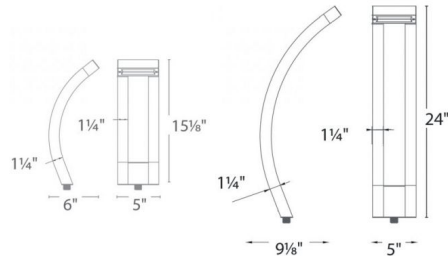

CLICK TO VIEW PRODUCT

Notes: