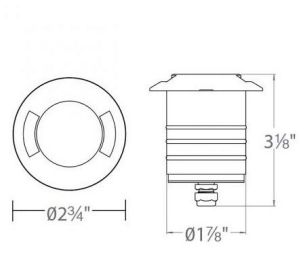

CLICK TO VIEW PRODUCT

Notes: