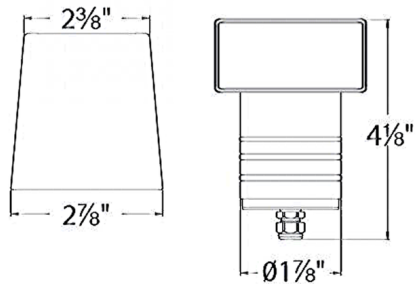

CLICK TO VIEW PRODUCT

Notes: