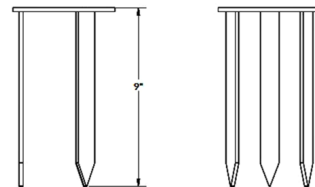

Description

The Guardian Mount Landscape Accessory is a heavy duty stainless steel spike to position fixture. Designed for use with WAC Lighting landscape fixtures.

Shown in bronze

Specifications

COLOR	N/A
BODY FINISH	Bronze
WATTAGE	N/A
DIMMER	N/A
DIMENSIONS	5.13"W x 8"H
BULB	N/A
COUNTRY OF ORIGIN	China