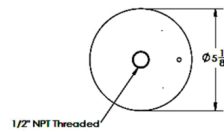

Description

The Guardian Mount Landscape Accessory is a heavy duty stainless steel spike to position fixture. Designed for use with WAC Lighting landscape fixtures.

Shown in bronze

Specifications

COLOR	N/A
BODY FINISH	Bronze
WATTAGE	N/A
DIMMER	N/A
DIMENSIONS	5.13"W x 8"H
BULB	N/A
COUNTRY OF ORIGIN	China