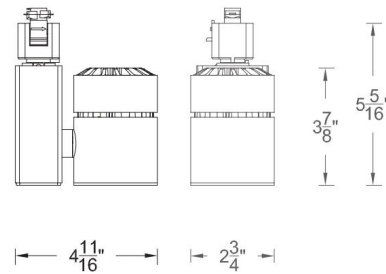

### Specifications

COLOR	N/A
BODY FINISH	Brushed Nickel
WATTAGE	24W
DIMMER	Low Voltage Electronic
DIMENSIONS	4.69"W x 5.3"H x 2.75"D
INTEGRATED LED MODULE	1 x LED/24W/120V LED

### Technical Information

LAMP LIFE	100000 hours
BEAM ANGLE	39°
COLOR RENDERING	85 CRI
LAMP COLOR	2700K
LUMENS/WATT	85.21
LUMINOUS FLUX	2045 lumens

Shown in brushed nickel

CLICK TO VIEW PRODUCT

Notes: