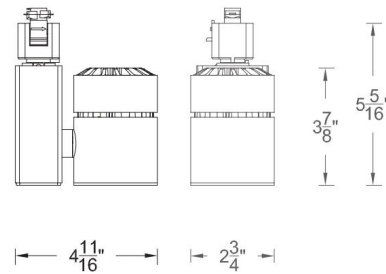

CLICK TO VIEW PRODUCT

Notes: