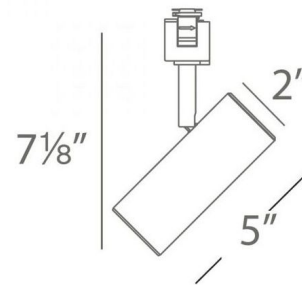

CLICK TO VIEW PRODUCT

Notes: