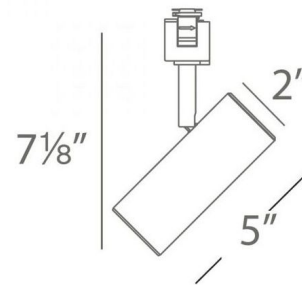

### Description

LED2010 Silo X10 Track Head offers superior light output in a small, sleek design. 350 degree horizontal and 90 degree vertical aiming. Available with a Dark Bronze, White, Black, Brushed Brass, or Brushed Nickel finish. Dims to 5% with low-voltage electronic dimmers. UL listed. Energy Star. Choice of H, J, or L Track System compatibility. Compatibility: L: WAC L Series and Lightolier Lytespan 120 volt single circuit track (Lightolier track by others) J: WAC J Series single circuit track and Juno 120 volt single circuit and two circuit track systems H: WAC H Series and Halo 120 volt single circuit line voltage track system (Halo track by others)

### Specifications

COLOR	N/A
BODY FINISH	Brushed Nickel
WATTAGE	10W
DIMMER	Low Voltage Electronic
DIMENSIONS	7.18"L x 2"W x 5"H
INTEGRATED LED MODULE	1 x LED/10W/120V LED

### Technical Information

LAMP LIFE	60000 hours
BEAM SPREAD	Adjustable
COLOR RENDERING	90 CRI
LAMP COLOR	3000K
LUMENS/WATT	79.00
LUMINOUS FLUX	790 lumens

Shown in brushed nickel

CLICK TO VIEW PRODUCT

Notes: