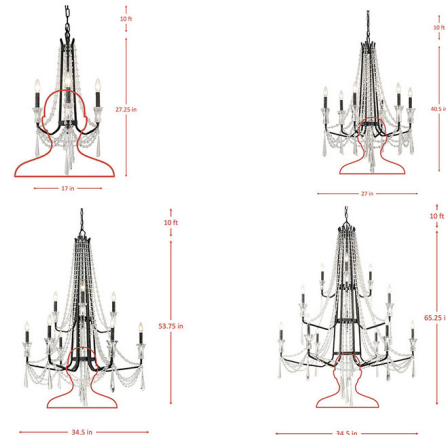

## Barcelona Chandelier By Varaluz

### Specifications

COLOR . . . . . Crystal  
 BODY FINISH . . . . . Transcend Silver  
 WATTAGE . . . . . 27W  
 DIMMER . . . . . Standard 120V  
 DIMENSIONS . . . . . 17"W x 32"H  
 BULB NOT INCLUDED . . . . . 3 x B10/Candelabra (E12)/9W/120V LED  
 OTHER BULB OPTIONS . . . . . 3 x B10/Candelabra (E12)/60W/120V Incandescent  
 COUNTRY OF ORIGIN . . . . . Philippines

### Technical Information

PRODUCT DIMENSIONS . . . . . Chain Length: 120"

CLICK TO VIEW PRODUCT

Notes: