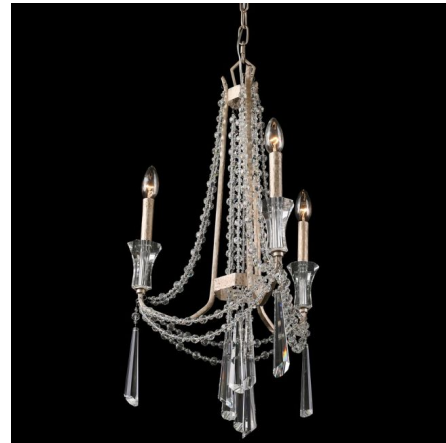

# Lightology

lightology.com  
866-954-4489  
07-06-26

Project: \_\_\_\_\_  
 Company: \_\_\_\_\_  
 Location: \_\_\_\_\_ Fixture Type: \_\_\_\_\_  
 SPEC #: **VAR558598**  
 Approved On: \_\_\_\_\_ Approved By: \_\_\_\_\_

## Barcelona Chandelier By Varaluz

### Description

The Barcelona chandelier by Varaluz is an exquisite blend of modern design and transitional style. Made in the Philippines, this stunning piece features a recycled steel frame adorned with heirloom-quality optic crystal accents. Perfect for living room lighting, this chandelier adds a touch of elegance to any space.

Shown in transcend silver / crystal