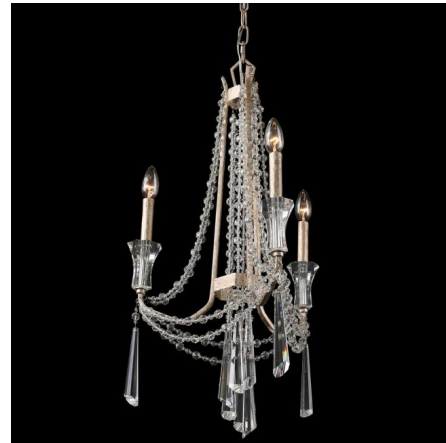

Lightology

lightology.com
866-954-4489
04-25-26

Project: _____

Company: _____

Location: _____ Fixture Type: _____

SPEC #: **VAR558598**

Approved On: _____ Approved By: _____

Barcelona Chandelier

By Varaluz

Description

Barcelona Chandelier mixes the literal textures of its namesake with modern structure and applies them to a classical fixture. Its frame features hand-forged and hand-textured recycled steel in Transcend Silver or Onyx finish with spectacular heirloom-quality optic crystal. 60 watt, 120 volt B10 candelabra base bulbs are required, but not included. CSA listed.

Shown in transcend silver / crystal

Specifications

COLOR	Crystal
BODY FINISH	Transcend Silver
WATTAGE	15W
DIMMER	Standard 120V
DIMENSIONS	17"W x 27.75"H x 17"D
BULB NOT INCLUDED	3 x B10/Candelabra (E12)/5W/120V LED
OTHER BULB OPTIONS	3 x B10/Candelabra (E12)/60W/120V Incandescent
COUNTRY OF ORIGIN	Philippines