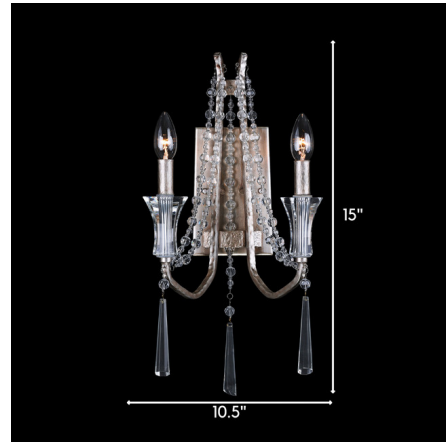

## Barcelona Wall Sconce

By Varaluz

### Description

Barcelona Wall Light mixes the literal textures of its namesake with modern structure and applies them to a classical fixture. Its frame features hand-forged and hand-textured recycled steel in Transcend Silver or Onyx finish with spectacular heirloom-quality optic crystal. Two 60 watt, 120 volt B10 candelabra base bulbs are required, but not included. 20.1 inch width x 10.5 inch height x 6.5 inch depth.

### Specifications

COLOR	Crystal
BODY FINISH	Transcend Silver
WATTAGE	10W
DIMMER	Standard 120V
DIMENSIONS	10.5"W x 15"H x 6.5"D
BULB NOT INCLUDED	2 x B10/Candelabra (E12)/5W/120V LED
OTHER BULB OPTIONS	2 x B10/Candelabra (E12)/60W/120V Incandescent
COUNTRY OF ORIGIN	Philippines