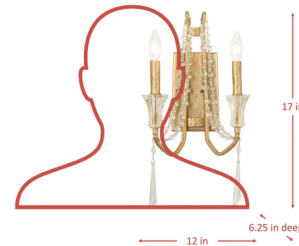

By Varaluz

Description

The Barcelona wall sconce from the Varaluz collection beautifully combines modern and transitional design elements. Featuring hand-forged recycled steel and optic crystal accents, this decorative lighting piece adds a touch of elegance to any space. Style it in a living room or hallway to enhance any indoor lighting with a sophisticated flair.

Shown in transcend silver / crystal

Specifications

COLOR Crystal
BODY FINISH Transcend Silver
WATTAGE 10W
DIMMER Standard 120V
DIMENSIONS 12"W x 17"H x 6.5"D
BULB NOT INCLUDED 2 x B10/Candelabra (E12)/5W/120V LED
OTHER BULB OPTIONS 2 x B10/Candelabra (E12)/60W/120V Incandescent
COUNTRY OF ORIGIN Philippines