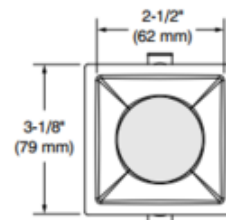

COMPANY	PROJECT	FIXTURE TYPE	APPROVED BY	DATE