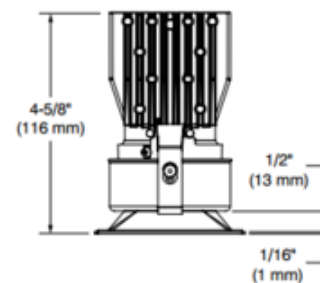

COMPANY	PROJECT	FIXTURE TYPE	APPROVED BY	DATE