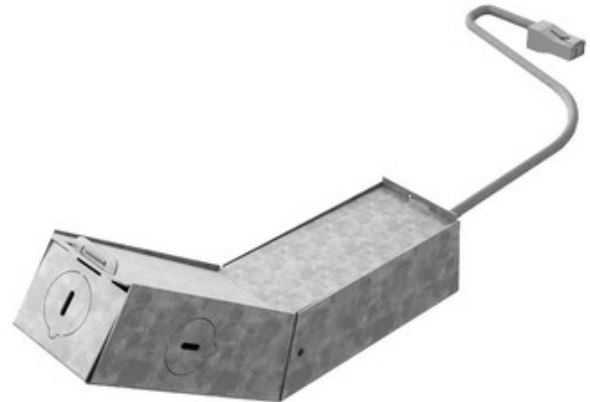

BRAND

Contrast Lighting

DESCRIPTION

The Ardito 4 Inch Series Remodel Non-IC Housing is constructed of galvanized steel and is below ceiling accessible. Insulation material must be kept at least 3 inches away from housing. May be used with round or square trim modules. Housing offered in a Performance 1 14 Watt LED driver up to 1450 lumens or a Performance 2 23 Watt LED driver up to 2050 lumens. Universal 120-277V. May be dimmed with an electronic low voltage (120 volt only) or 0-10V dimmer (120/277 volt), sold separately. See trim for dimmer compatibility. A complete fixture includes a housing and trim, sold separately. Mounting plate (PA4RNW or PA4SNW) option available, sold separately. See trim module for required clearance beyond the ceiling.

TRIM COLOR	N/A
BODY FINISH	Galvanized Steel
WATTAGE	14W
DIMMER	Dimmable
DIMENSIONS	7.38"W x 3.56"H x 1.88"D
BULB NOT INCLUDED	
LAMP	1 x LED/14W/120V LED

Technical Information

LUMINOUS FLUX	1450 lumens
LUMENS/WATT	103.57
HOUSING TYPE	Remodel NON IC
HOUSING HEIGHT	4"