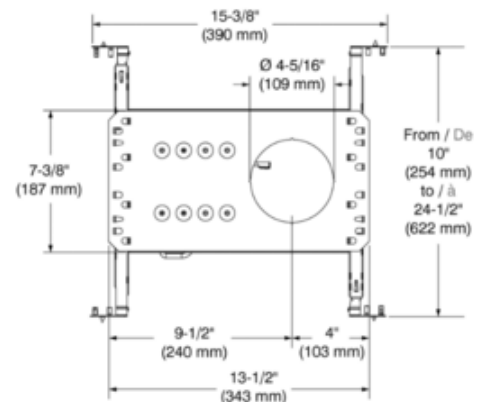

COMPANY

PROJECT

FIXTURE TYPE

APPROVED BY

DATE