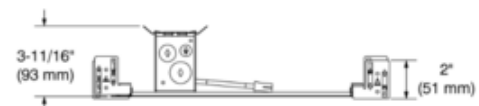

COMPANY

PROJECT

FIXTURE TYPE

APPROVED BY

DATE