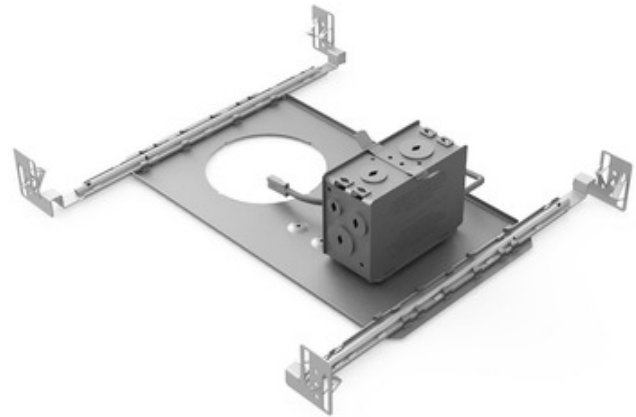

BRAND

Contrast Lighting

DESCRIPTION

The Ardito 4 Inch Series Performance Non-IC New Construction Housing is constructed of galvanized steel and is below ceiling accessible. Insulation material must be kept at least 3 inches away from housing. 4.25 inch cutout diameter. Ceiling level determined by choice of trim. Universal 120-277V. May be dimmed with an electronic low voltage (120 volt only) or 0-10V dimmer (120/277 volt), sold separately. See trim for dimmer compatibility options. A complete fixture includes a housing and trim, sold separately. Allow for 6.5 inch clearance beyond ceiling with trim module.

Shown in: Galvanized Steel

TRIM COLOR	N/A
BODY FINISH	Galvanized Steel
WATTAGE	14W
DIMMER	Dimmable
DIMENSIONS	13.5"W x 3.68"H x 7.38"D
LAMP	1 x LED/14W/120V LED

Technical Information

LUMINOUS FLUX	1450 lumens
LUMENS/WATT	103.57
CEILING TYPE	Drywall with Trim
HOUSING TYPE	New Construction NON IC
HOUSING HEIGHT	7"