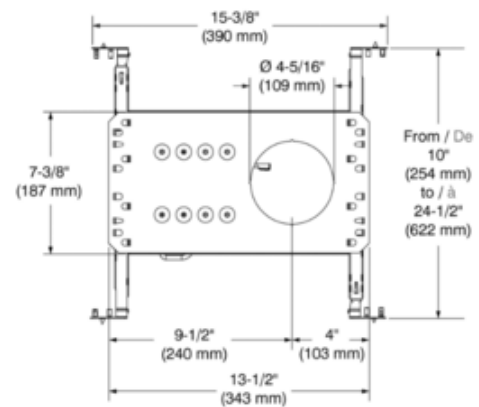

COMPANY

PROJECT

FIXTURE TYPE

APPROVED BY

DATE