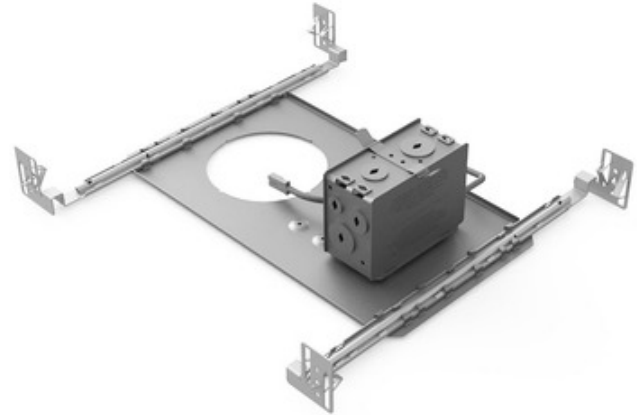

BRAND

Contrast Lighting

DESCRIPTION

The Ardito 4 Inch Series Round Lumenetix Warm Dim/Color Tune Non-IC New Construction Housing is constructed of galvanized steel and is below ceiling accessible. Insulation material must be kept at least 3 inches away from housing. Housing includes a 12.5 watt LED driver delivering up to 700 lumens. Compatible with Warm Dim trims delivering dimmable white light that warms as it dims, or Color Tune Tunable White trims allowing color temperature change from 3000K to 1800K. 4.25 inch cutout diameter. Ceiling level determined by choice of trim. cULus E343977 for damp and wet locations. 5 year warranty on LED driver. 13.5 inch width x 7.38 inch depth x 3.68 inch height. A complete fixture includes a housing and trim, sold separately. See trim module for clearance beyond ceiling required.

TRIM COLOR	N/A
BODY FINISH	Galvanized Steel
WATTAGE	12.5W
DIMMER	Dimmable
DIMENSIONS	13.5"W x 3.68"H x 7.38"D
BULB NOT INCLUDED	
LAMP	1 x LED/12.5W/120V LED

Technical Information

LUMINOUS FLUX	700 lumens
LUMENS/WATT	56.00
HOUSING TYPE	New Construction NON IC
HOUSING HEIGHT	4"