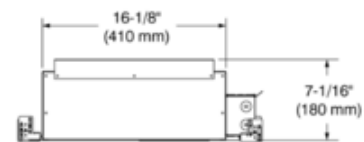

**BRAND**

Contrast Lighting

**DESCRIPTION**

The Ardito 4 Inch Series Lumenetix Warm Dim/Color Tune IC New Construction Housing is constructed of galvanized steel and is below ceiling accessible. Insulation material may be in direct contact with housing. Housing includes a 12.5 watt LED driver delivering up to 700 lumens. Compatible with Warm Dim trims delivering dimmable white light that warms as it dims, or Color Tune Tunable White trims allowing color temperature change from 3000K to 1800K. 4.25 inch cutout diameter. Ceiling thickness .75 inch minimum to 1.5 inch maximum. cULus E343977 for damp and wet locations. 5 year warranty on LED driver. 19.5 inch width x 10 inch depth x 7.06 inch height. A complete fixture includes a housing and trim, sold separately. Allow for 7 inch clearance beyond ceiling with trim module.

<b>TRIM COLOR</b>	N/A
<b>BODY FINISH</b>	Galvanized Steel
<b>WATTAGE</b>	12.5W
<b>DIMMER</b>	Dimmable
<b>DIMENSIONS</b>	19.5"W x 7.06"H x 10"D
<b>BULB NOT INCLUDED</b>	
<b>LAMP</b>	1 x LED/12.5W/120V LED

*Technical Information*

<b>LUMINOUS FLUX</b>	700 lumens
<b>LUMENS/WATT</b>	56.00
<b>CEILING TYPE</b>	Drywall with Trim
<b>HOUSING TYPE</b>	New construction IC
<b>HOUSING HEIGHT</b>	7"

**SPEC #** CLT558856