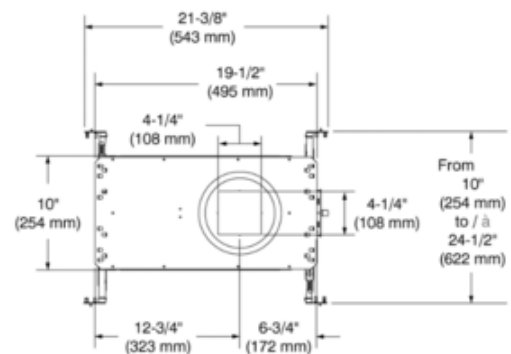

**BRAND**

Contrast Lighting

**DESCRIPTION**

The Ardito 4 Inch Series Lumenetix Warm Dim/Color Tune IC New Construction Housing is constructed of galvanized steel and is below ceiling accessible. Insulation material may be in direct contact with housing. Housing includes a 12.5 watt LED driver delivering up to 700 lumens. Compatible with Warm Dim trims delivering dimmable white light that warms as it dims, or Color Tune Tunable White trims allowing color temperature change from 3000K to 1800K. 4.25 inch cutout diameter. Ceiling thickness .75 inch minimum to 1.5 inch maximum. cULus E343977 for damp and wet locations. 5 year warranty on LED driver. 19.5 inch width x 10 inch depth x 7.06 inch height. A complete fixture includes a housing and trim, sold separately. Allow for 7 inch clearance beyond ceiling with trim module.

<b>TRIM COLOR</b>	N/A
<b>BODY FINISH</b>	Galvanized Steel
<b>WATTAGE</b>	12.5W
<b>DIMMER</b>	Dimmable
<b>DIMENSIONS</b>	19.5"W x 7.06"H x 10"D
<b>BULB NOT INCLUDED</b>	
<b>LAMP</b>	1 x LED/12.5W/120V LED

*Technical Information*

<b>LUMINOUS FLUX</b>	700 lumens
<b>LUMENS/WATT</b>	56.00
<b>CEILING TYPE</b>	Drywall with Trim
<b>HOUSING TYPE</b>	New construction IC
<b>HOUSING HEIGHT</b>	7"

**SPEC #** CLT558856