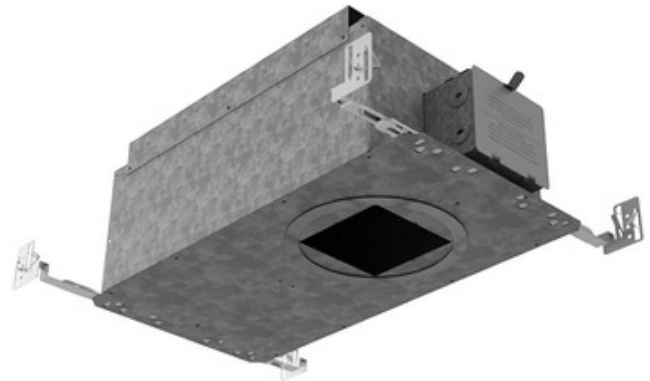

**BRAND**

Contrast Lighting

**DESCRIPTION**

The Ardito 4 Inch Series Lumenetix Warm Dim/Color Tune IC New Construction Housing is constructed of galvanized steel and is below ceiling accessible. Insulation material may be in direct contact with housing. Housing includes a 12.5 watt LED driver delivering up to 700 lumens. Compatible with Warm Dim trims delivering dimmable white light that warms as it dims, or Color Tune Tunable White trims allowing color temperature change from 3000K to 1800K. 4.25 inch cutout diameter. Ceiling thickness .75 inch minimum to 1.5 inch maximum. cULus E343977 for damp and wet locations. 5 year warranty on LED driver. 19.5 inch width x 10 inch depth x 7.06 inch height. A complete fixture includes a housing and trim, sold separately. Allow for 7 inch clearance beyond ceiling with trim module.

<b>TRIM COLOR</b>	N/A
<b>BODY FINISH</b>	Galvanized Steel
<b>WATTAGE</b>	12.5W
<b>DIMMER</b>	Dimmable
<b>DIMENSIONS</b>	19.5"W x 7.06"H x 10"D
<b>BULB NOT INCLUDED</b>	
<b>LAMP</b>	1 x LED/12.5W/120V LED

*Technical Information*

<b>LUMINOUS FLUX</b>	700 lumens
<b>LUMENS/WATT</b>	56.00
<b>CEILING TYPE</b>	Drywall with Trim
<b>HOUSING TYPE</b>	New construction IC
<b>HOUSING HEIGHT</b>	7"

**SPEC #** CLT558856