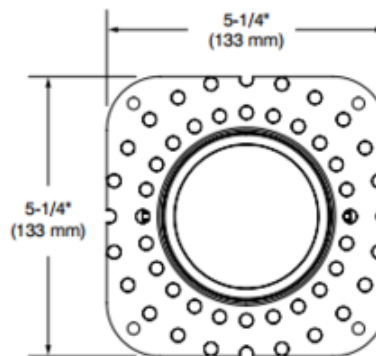

**BRAND**

Contrast Lighting

**DESCRIPTION**

The Ardito 2.5 Inch Series Round Trim is a dimmable LED adjustable regressed trim with flange. Available in a Matte White, Matte Black, Chrome or Satin Nickel finish. Features 30 degree aiming (2 ways), adjustable from below ceiling. Available in 2700K, 3000K, 3500K or 4000K color temperature, 120V-277V, with 24 or 36 degree beam optic. Includes clear lens. Can fit in ceilings up to 1.38 inch thick. 2 5/8 inch ceiling cutout. 50,000 hour average lamp life. For use with Ardito Performance 1 (14 watt/1000 lumen) housing. Dimmable with an electronic low voltage or 0-10V dimmer, sold separately. See attached manufacturer specification for dimmer compatibility. UL listed for damp locations. JAB compliant. A complete fixture includes a trim and housing, sold separately. Trim module requires a 5 inch clearance beyond the ceiling when used with REA2V1 remodel housing.

<b>TRIM COLOR</b>	Clear
<b>BODY FINISH</b>	Matte White
<b>WATTAGE</b>	14W
<b>DIMMER</b>	Dimmable
<b>DIMENSIONS</b>	2.5"W x 4.5"H
<b>INTEGRATED LED MODULE</b>	
<b>LAMP</b>	1 x LED/14W/120V LED

*Technical Information*

<b>LUMINOUS FLUX</b>	1000 lumens
<b>LUMENS/WATT</b>	71.43
<b>LAMP COLOR</b>	2700K
<b>COLOR RENDERING</b>	90 CRI
<b>BEAM ANGLE</b>	24°
<b>LAMP LIFE</b>	50000 hours
<b>FUNCTION</b>	Adjustable Accent
<b>CEILING TYPE</b>	Drywall with Trim
<b>APERTURE SHAPE</b>	Round
<b>SPEC #</b>	CLT558860