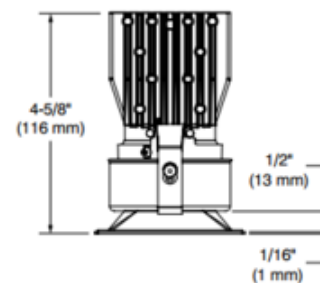

BRAND

Contrast Lighting

DESCRIPTION

The Ardito 2.5 Inch Series Square Shower Trim is a regressed dimmable LED shower trim with flange. Available in Matte White, Matte Black or Satin Nickel. Includes 14 watt 90CRI LED module available in 2700K, 3000K, 3500K or 4000K color temperature, 120V-277V, and 36 degree beam optic. Includes frosted lens. 823 lumens at 3000K color temperature. Can fit in ceilings up to 1.38 inch thick. 2 5/8 x 2 5/8 inch ceiling cutout. 50,000 hour average lamp life. UL listed for wet locations. Certified Air Tight ASTM E283. For use with Ardito Performance 1 (14 watt/823 lumen) housing. Dimmable with an electronic low voltage or 0-10V dimmer, sold separately. See attached manufacturer specification for dimmer compatibility. A complete fixture includes a trim and housing, sold separately.

TRIM COLOR	Frosted
BODY FINISH	Matte White
WATTAGE	14W
DIMMER	Dimmable
DIMENSIONS	2.5"W x 4.63"H x 2.5"D
INTEGRATED LED MODULE	
LAMP	1 x LED/14W/120V LED

Technical Information

LUMINOUS FLUX	823 lumens
LUMENS/WATT	58.79
LAMP COLOR	2700K
COLOR RENDERING	90 CRI
BEAM ANGLE	36°
LAMP LIFE	50000 hours
FUNCTION	Shower/Wet Location
CEILING TYPE	Drywall with Trim
APERTURE SHAPE	Square
SPEC #	CLT559060