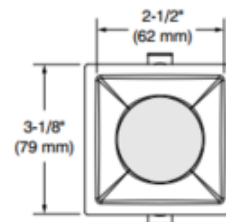

BRAND

Contrast Lighting

DESCRIPTION

The Ardito 2.5 Inch Series Square Shower Trim is a regressed dimmable LED shower trim with flange. Available in Matte White, Matte Black or Satin Nickel. Includes 14 watt 90CRI LED module available in 2700K, 3000K, 3500K or 4000K color temperature, 120V-277V, and 36 degree beam optic. Includes frosted lens. 823 lumens at 3000K color temperature. Can fit in ceilings up to 1.38 inch thick. 2 5/8 x 2 5/8 inch ceiling cutout. 50,000 hour average lamp life. UL listed for wet locations. Certified Air Tight ASTM E283. For use with Ardito Performance 1 (14 watt/823 lumen) housing. Dimmable with an electronic low voltage or 0-10V dimmer, sold separately. See attached manufacturer specification for dimmer compatibility. A complete fixture includes a trim and housing, sold separately.

TRIM COLOR	Frosted
BODY FINISH	Matte White
WATTAGE	14W
DIMMER	Dimmable
DIMENSIONS	2.5"W x 4.63"H x 2.5"D
INTEGRATED LED MODULE	
LAMP	1 x LED/14W/120V LED

Technical Information

LUMINOUS FLUX	823 lumens
LUMENS/WATT	58.79
LAMP COLOR	2700K
COLOR RENDERING	90 CRI
BEAM ANGLE	36°
LAMP LIFE	50000 hours
FUNCTION	Shower/Wet Location
CEILING TYPE	Drywall with Trim
APERTURE SHAPE	Square
SPEC #	CLT559060