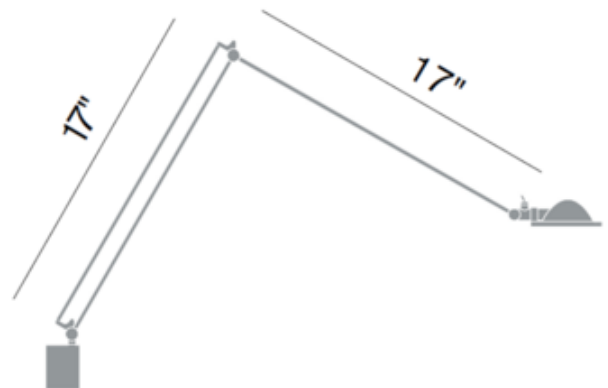

DESIGNER Alberto Meda & Paolo Rizzato
BRAND Luceplan USA

DESCRIPTION

Bernice 17+17 Wall Lamp is the original Italian design of this classic fixture. Reflector shown in image sold separately. Structure finish in Aluminum. Fluidity of the arm joints allows for 360 degree rotation of the head. Arm adjusts forward and backward only. Includes wall mounting bracket and cord and plug with electronic transformer. On/off switch on head. Require reflector sold separately.

SHADE COLOR	N/A
BODY FINISH	Aluminum
WATTAGE	35W
DIMMER	Not Dimmable
DIMENSIONS	34"L x 17"W x 17"H
BULB NOT INCLUDED	
LAMP	JC/CY6.35 (bipin)/35W/12V Halogen

SPEC # LPA5594

COMPANY	PROJECT	FIXTURE TYPE	APPROVED BY	DATE